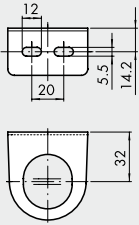

DOME DISASSEMBLY SPANNER

Code	Description
9220701	Cover LUB spanner

R/FR FIXING BRACKET

Code	Description
9200701	SF100 - BIT - ND 1/4 - SY1

COVER DISASSEMBLY SPANNER

Code	Description
9170401	CS CS BIT

ASSEMBLY PLATE (PAIR)