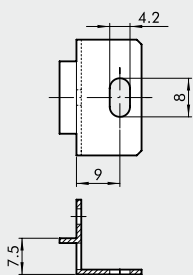

DOME DISASSEMBLY SPANNER

Code	Description
9220701	Cover LUB spanner

R/FR FIXING BRACKET

Code	Description
9200701	SF100 - BIT - ND 1/4 - SY1

COVER DISASSEMBLY SPANNER

Code	Description
9170401	CS CS BIT

ASSEMBLY PLATE (PAIR)

Code	Description
9170201	PAB 1/8 - 1/4 BIT

REDUCER PLUG DISASSEMBLY SPANNER

Code	Description
9170501	CS OTR BIT

WALL MOUNTING BRACKET (PAIR)

Code	Description
9170301	SFB 1/8 - 1/4 BIT

BOWL DISASSEMBLY SPANNER